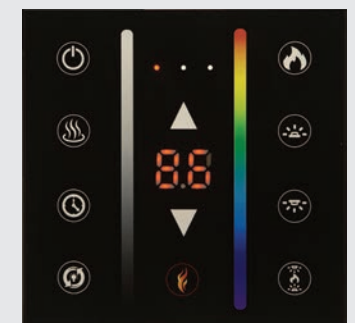

#### LIGHTING

- ✓ RANDOM, BEAUTIFUL FLAME IMAGE
- ✓ HIGH INTENSITY RGB FLAME COLORS
- ✓ RGB EMBER BED COLORS
- ✓ RGB DOWNLIGHTING COLORS
- ✓ INDIVIDUALLY CONTROLLED OR SYNCHRONIZED
- ✓ FULL COLOR SPECTRUM IN EACH LIGHT FEATURE
- ✓ ACTIVE EMBER BED

#### CONTROLS & FUNCTIONS

- ✓ BASIC FEATURES MANUAL CONTROLS
- ✓ FULL FEATURE REMOTE CONTROL
- RGB COLOR WHEEL
- BRIGHTNESS SLIDE BAR
- ✓ FULL FEATURE MODERN FLAMES APP

### STANDARD CONTROLS

REMOTE CONTROL & MANUAL CONTROL

MODERN FLAMES

FULL FEATURED  
WiFi APP

### UPGRADE CONTROL

WIRELESS WALL TETHER WITH THERMOSTAT CONTROL