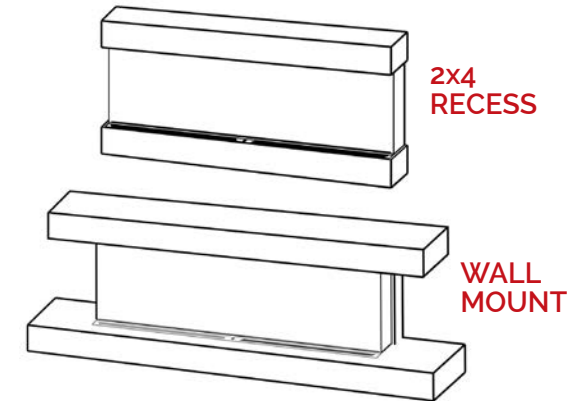

MULTI INSTALLATIONS - UP TO 20 DIFFERENT CONFIGURATIONS

- BUILT-IN/ CLEAN FACE INSTALLATION
- WALL MOUNT INSTALLATION
- PARTIAL RECESS INSTALLATION (2x4 WALL)
- FLOATING WALL CABINET
- FLOOR CABINET
- SINGLE SIDED
- LEFT CORNER
- RIGHT CORNER